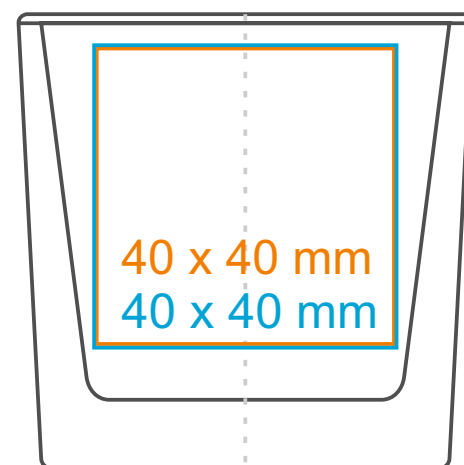

Cube

115 ml / h: 60 mm / Ø 60 mm

CANDLESPPHERE
enlight your brand

*In the case of projects running outside of the standard print area, please contact our sales department.

Meaning

- Transfer Print
- Laser Engraving
- Direct Print

Cube

300 ml / h: 80 mm / Ø 80 mm

CANDLESPHERE
enlight your brand

*In the case of projects running outside of the standard print area, please contact our sales department.

Meaning

- Transfer Print
- Laser Engraving
- Direct Print

Cube

600 ml / h: 100 mm / Ø 100 mm

CANDLESPPHERE
enlight your brand

*In the case of projects running outside of the standard print area,
please contact our sales department.

Meaning

- Transfer Print
- Laser Engraving
- Direct Print