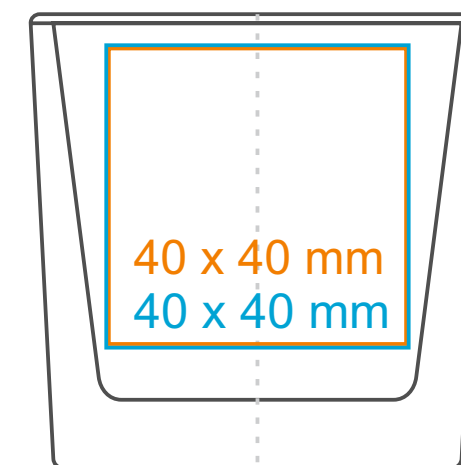

Cube

115 ml / h: 60 mm / Ø 60 mm

CANDLESPPHERE
enlight your brand

*In the case of projects running outside of the standard print area, please contact our sales department.

Meaning

- Transfer Print
- Laser Engraving
- Direct Print

Cube

300 ml / h: 80 mm / Ø 80 mm

CANDLESPHERE
enlight your brand

*In the case of projects running outside of the standard print area, please contact our sales department.

Meaning

- Transfer Print
- Laser Engraving
- Direct Print

Cube

600 ml / h: 100 mm / Ø 100 mm

CANDLESPPHERE
enlight your brand

*In the case of projects running outside of the standard print area,
please contact our sales department.

Meaning

- Transfer Print
- Laser Engraving
- Direct Print