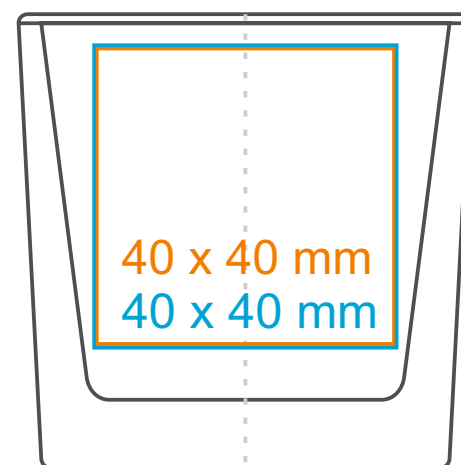

Cube

115 ml / h: 60 mm / Ø 60 mm

CANDLESPPHERE
enlight your brand

*In the case of projects running outside of the standard print area, please contact our sales department.

Meaning

- Transfer Print
- Laser Engraving
- Direct Print

Cube

300 ml / h: 80 mm / Ø 80 mm

CANDLESPHERE
enlight your brand

*In the case of projects running outside of the standard print area, please contact our sales department.

Meaning

- Transfer Print
- Laser Engraving
- Direct Print

Cube

600 ml / h: 100 mm / Ø 100 mm

CANDLESPPHERE
enlight your brand

*In the case of projects running outside of the standard print area,
please contact our sales department.

Meaning

- Transfer Print
- Laser Engraving
- Direct Print