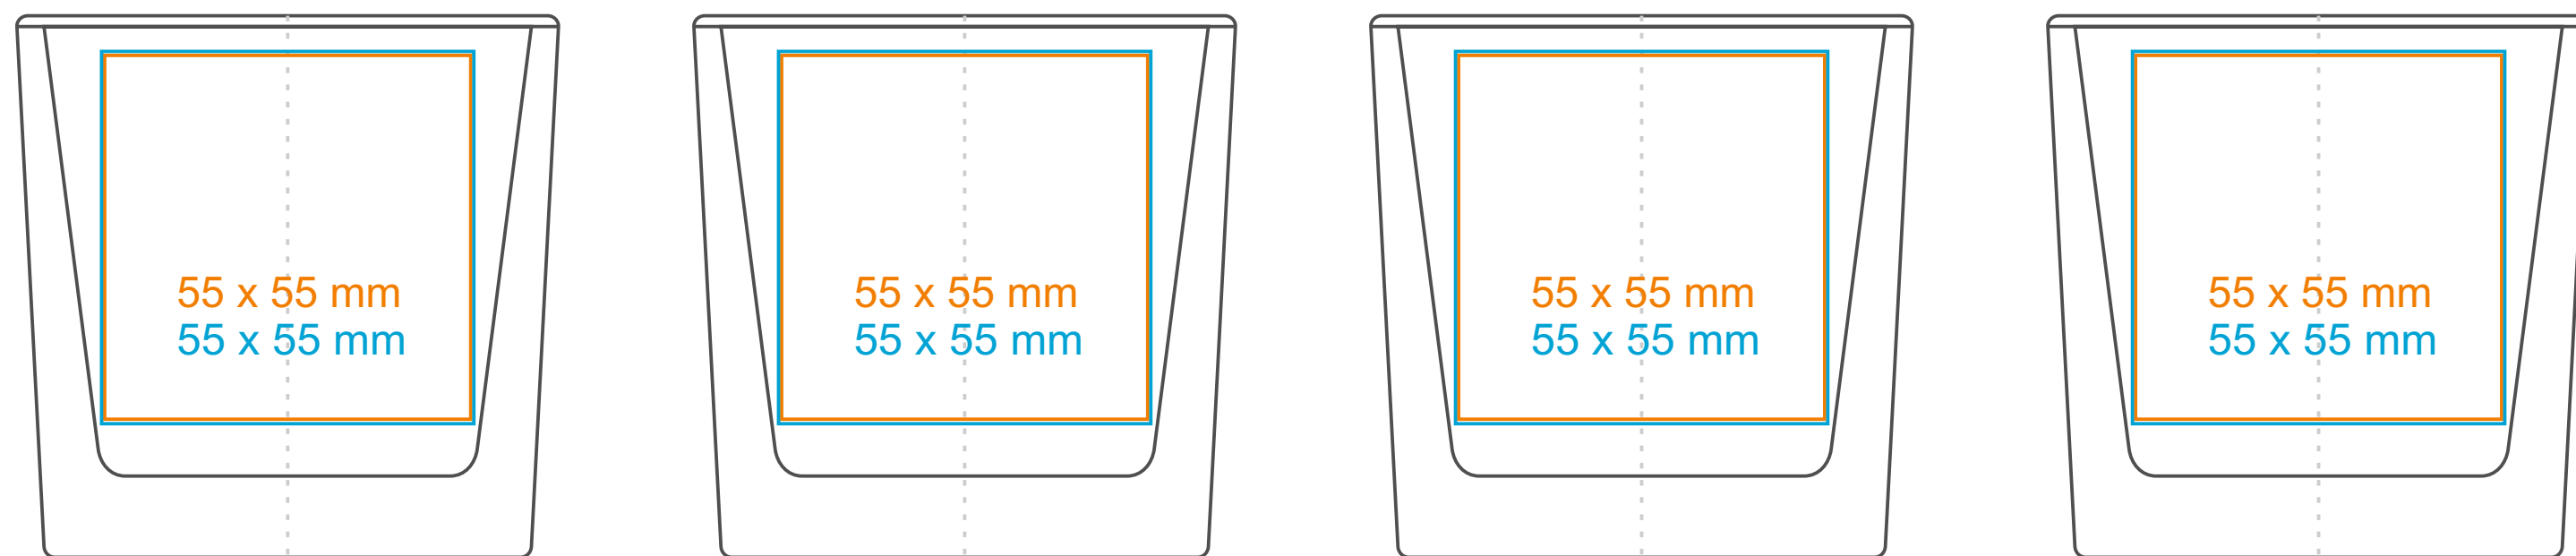

Cube

115 ml / h: 60 mm / Ø 60 mm

CANDLESPPHERE
enlight your brand

*In the case of projects running outside of the standard print area, please contact our sales department.

Meaning

- Transfer Print
- Laser Engraving
- Direct Print

Cube

300 ml / h: 80 mm / Ø 80 mm

CANDLESPHERE
enlight your brand

*In the case of projects running outside of the standard print area, please contact our sales department.

Meaning

- Transfer Print
- Laser Engraving
- Direct Print

Cube

600 ml / h: 100 mm / Ø 100 mm

CANDLESPPHERE
enlight your brand

*In the case of projects running outside of the standard print area,
please contact our sales department.

Meaning

- Transfer Print
- Laser Engraving
- Direct Print