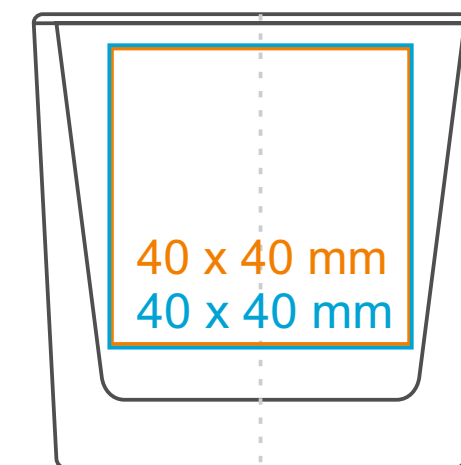

Cube

115 ml / h: 60 mm / Ø 60 mm

CANDLESPPHERE
enlight your brand

*In the case of projects running outside of the standard print area, please contact our sales department.

Meaning

- Transfer Print
- Laser Engraving
- Direct Print

Cube

300 ml / h: 80 mm / Ø 80 mm

CANDLESPHERE
enlight your brand

*In the case of projects running outside of the standard print area, please contact our sales department.

Meaning

- Transfer Print
- Laser Engraving
- Direct Print

Cube

600 ml / h: 100 mm / Ø 100 mm

CANDLESPPHERE
enlight your brand

*In the case of projects running outside of the standard print area,
please contact our sales department.

Meaning

- Transfer Print
- Laser Engraving
- Direct Print