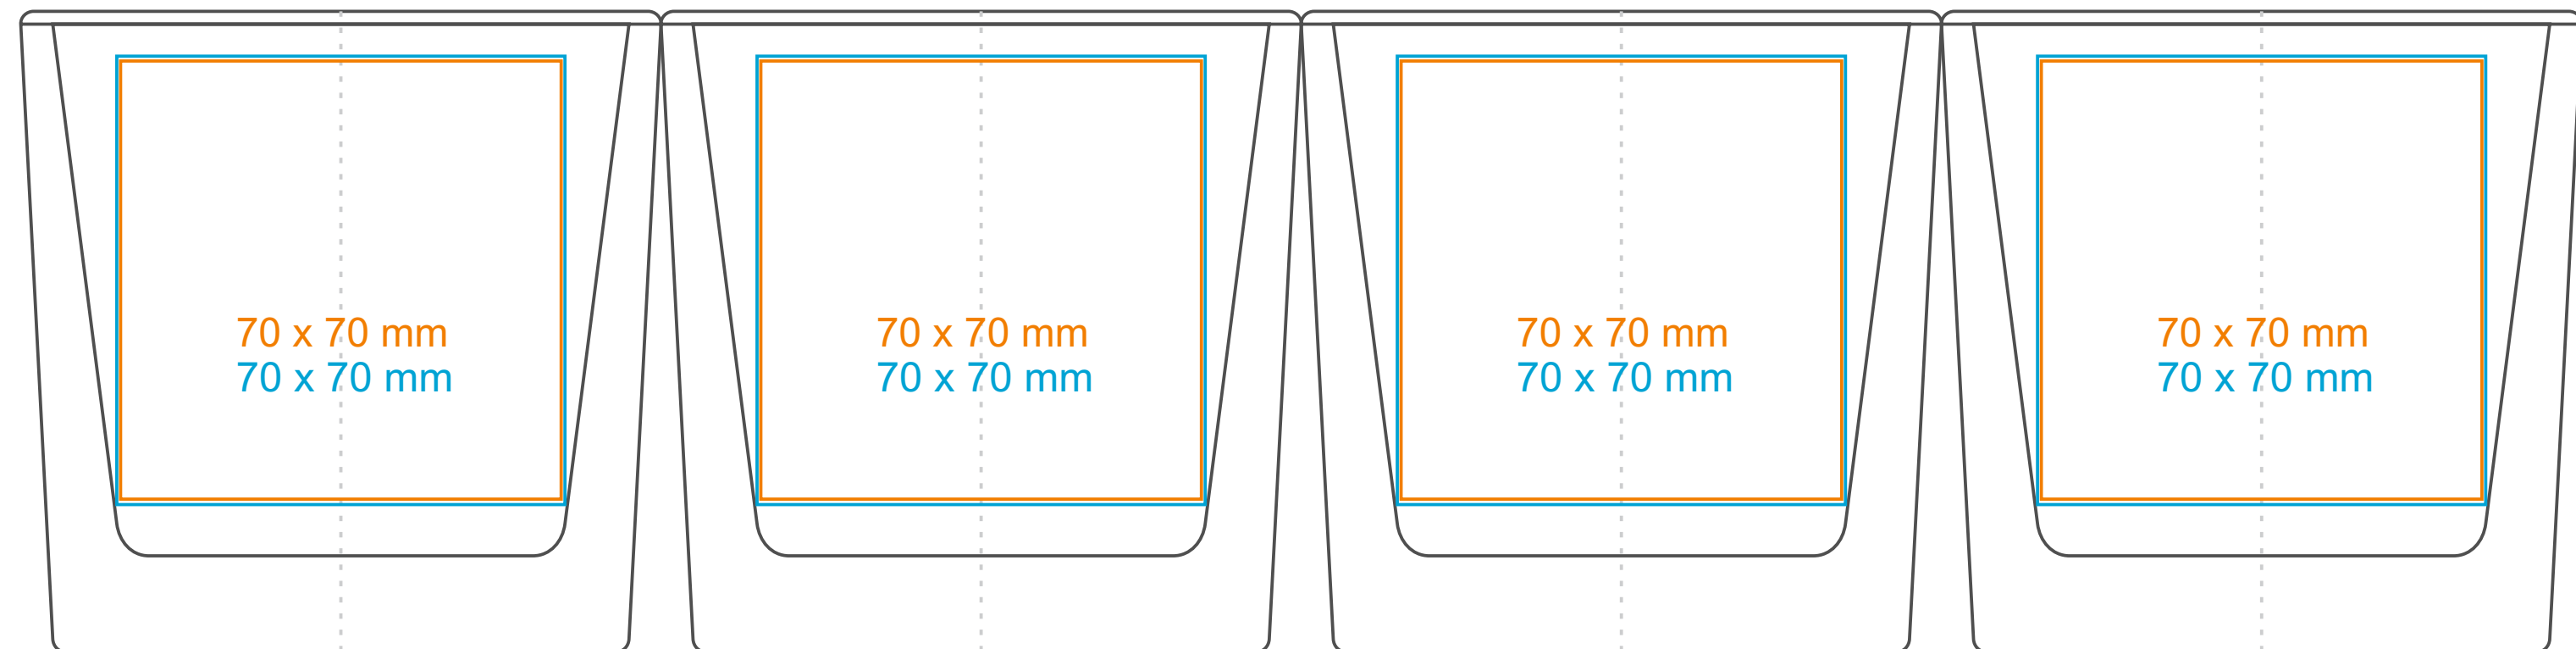

Cube

115 ml / h: 60 mm / Ø 60 mm

CANDLESPPHERE
enlight your brand

*In the case of projects running outside of the standard print area, please contact our sales department.

Meaning

- Transfer Print
- Laser Engraving
- Direct Print

Cube

300 ml / h: 80 mm / Ø 80 mm

CANDLESPHERE
enlight your brand

*In the case of projects running outside of the standard print area, please contact our sales department.

Meaning

- Transfer Print
- Laser Engraving
- Direct Print

Cube

600 ml / h: 100 mm / Ø 100 mm

CANDLESPPHERE
enlight your brand

*In the case of projects running outside of the standard print area,
please contact our sales department.

Meaning

- Transfer Print
- Laser Engraving
- Direct Print